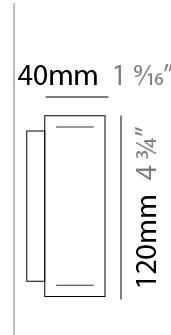

LED120 SURFACE

D73029-

base number   Color   Finish
Temperature   Options

1. To build a product code in our configurator select the specify button on the base model # product page
2. To build a manual product code on this datasheet choose from the options listed below in blue font and add the suffix to the base model #

GENERAL

Series: Woodlin
Subseries: LED120
Brand: Tunto
Division: Design
Mounting Type: Surface
Mounting Location: Wall
Subcategory: Profile

PHYSICAL

Shape: Rectangle
Length (mm): 700
Length (in): 27 ⁹/₁₆
Width (mm): 40
Width (in): 1 ⁹/₁₆
Height (mm): 120
Height (in): 4 ³/₄
Extension (mm): 40
Extension (in): 1 ⁹/₁₆
Light Distribution: Direct / Indirect
Diffuser: Opal
Fixture Finish: WAL / ASH / OAK / BLK / WHI
Fixture Material: Wood

ELECTRICAL

Lamp Type: LED
Input Wattage (W): 31
Total Output Wattage (W): 25.3
Dimming: Tri-Mode (Non-Dimming and Phase Dimming (120Vac only) and 0-10V Dimming)
Driver Included: Yes
Driver Location: Remote
Driver Type: Constant Current - Universal
Driver Class: Class 2
Housing: ENCP3
Input Voltage (V): 120 - 277
Constant Current (MA): 700

LED

Color Temperature (°K): 2700 / 3000 / 4000
Max. Delivered Lumen (lm): 1500
CRI: >93 CRI
Lamp Life (hrs): 50000

OPTICAL

RATINGS AND CERTIFICATIONS

Certified By: Certified for North American Standards
IP rating: IP20

PROJECT
TYPE
SPECIFIER
QUANTITY
DATE

700mm 27 ⁹/₁₆"

Indirect