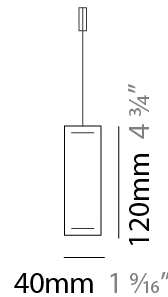

PROJECT _____
TYPE _____
SPECIFIER _____
QUANTITY _____
DATE _____

LED120 SUSPENSION

D71024-

base number
Color   Finish
Temperature   Options

1. To build a product code in our configurator select the specify button on the base model # product page
2. To build a manual product code on this datasheet choose from the options listed below in blue font and add the suffix to the base model #

GENERAL

Series: Woodlin
Subseries: LED120
Brand: Tunto
Division: Design
Mounting Type: Suspension
Mounting Location: Ceiling
Subcategory: Profile

PHYSICAL

Shape: Rectangle
Length (mm): 1000
Length (in): 39 ³/₈
Width (mm): 40
Width (in): 1 ⁹/₁₆
Height (mm): 120
Height (in): 4 ³/₄
Max. Overall Height (mm): 2120
Max. Overall Height (in): 83 ⁷/₁₆
Light Distribution: Direct / Indirect
Diffuser: Opal
Fixture Finish: [WAL](#) / [ASH](#) / [OAK](#) / [BLK](#) / [WHI](#)
Fixture Material: Wood
Cable Details: 2000mm / 78 3/4"

ELECTRICAL

Lamp Type: LED
Input Wattage (W): 46
Total Output Wattage (W): 38
Dimming: Tri-Mode (Non-Dimming and Phase Dimming (120Vac only) and 0-10V Dimming)
Driver Included: Yes
Driver Location: Integrated
Driver Type: Constant Current - Universal
Driver Class: Class 2
Input Voltage (V): 120 - 277
Constant Current (MA): 700

LED

Color Temperature (°K): [2700](#) / [3000](#) / [4000](#)
Max. Delivered Lumen (lm): 2200
CRI: >93 CRI
Lamp Life (hrs): 50000

OPTICAL

RATINGS AND CERTIFICATIONS

Certified By: Certified for North American Standards
IP rating: IP20